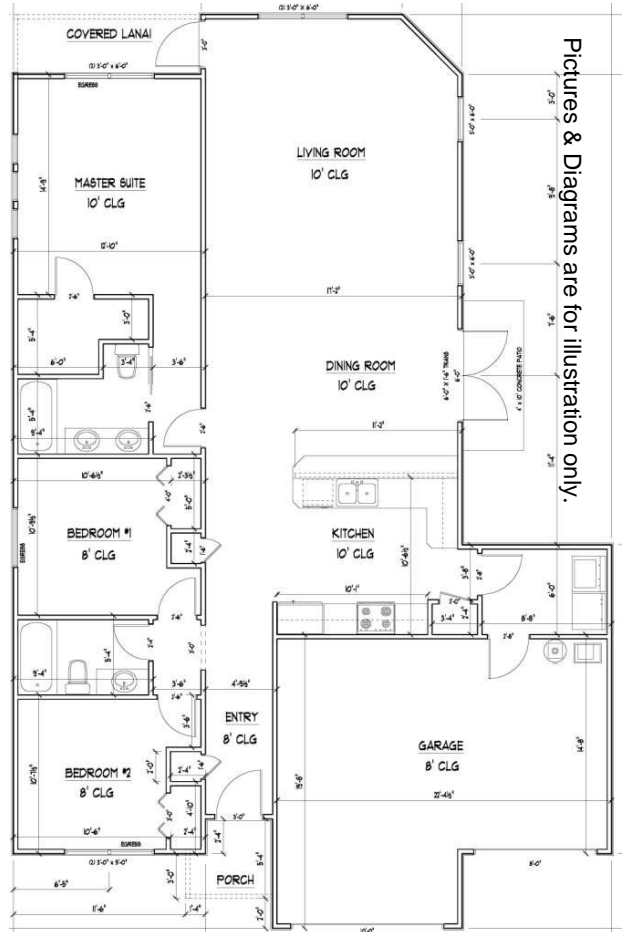

# Creekside Villas

at Turkey Creek  
11787 NW 61 Terr, Alachua, FL.

## The Wesley 1,501 Sq. Ft. 3BR 2BA.

- Smooth-top self cleaning range with oven
- Dishwasher
- Over range microwave
- Custom designed cabinets with raised panel doors and crown molding
- Built in cabinet pantry
- Custom designed cabinets with raised panel doors
- Custom built bath and shower areas with tile (Master Bath)
- Tile in foyer, kitchen, baths, utility room and dining room
- Wall-to-wall stain resistant plush carpet with 6 lb pad in the great room, and bedrooms
- 10' ceilings in great room, kitchen and dining areas
- Tray ceiling in master suite
- Plaster, skip trowel wall & ceiling finishes
- National brand 13 seer heat pump system
- 52" ceiling fans with light kits in master bedroom & great room
- 3 1/2" and 5 1/4" colonial base trim
- Brushed nickel finished door hardware
- Double pane, energy efficient aluminum frame windows
- Garage finished interior walls and ceiling
- Electric garage door opener with two transmitters
- 30 year, fungus resistant, architectural shingles
- Low maintenance hardi-plank siding
- Generous landscaping package per T.C.M.O.A. specifications
- R-30 blown insulation in ceilings over living areas
- R-13 Cocoon insulation in exterior walls in living areas
- Sound insulation in interior laundry and guest bath walls