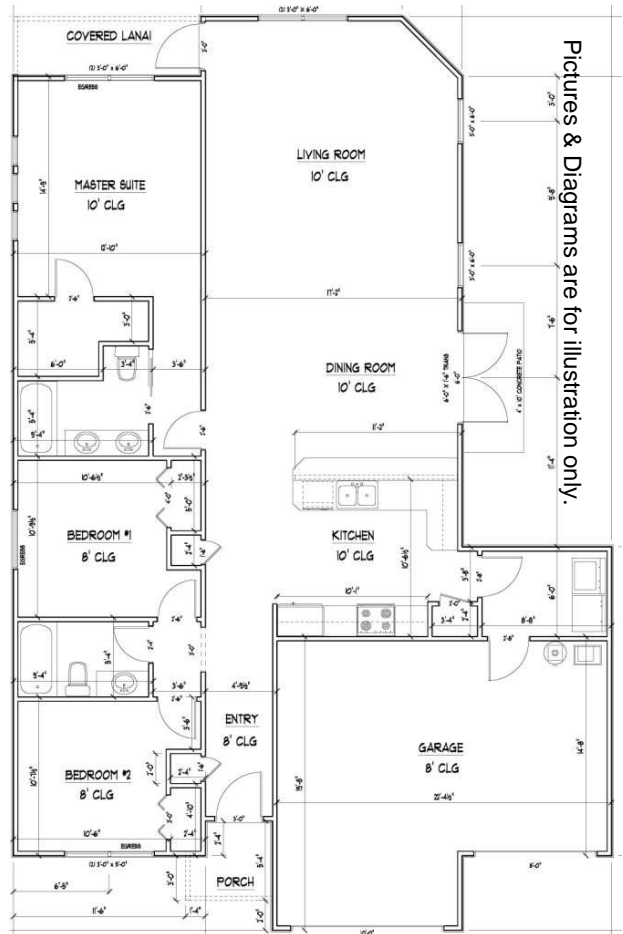

# Creekside Villas

at Turkey Creek  
11787 NW 61 Terr, Alachua, FL.

## The Wesley 1,501 Sq. Ft. 3BR 2BA.

- Smooth-top self cleaning range with oven
- Dishwasher
- Over range microwave
- Custom designed cabinets with raised panel doors and crown molding
- Built in cabinet pantry
- Custom designed cabinets with raised panel doors
- Custom built bath and shower areas with tile (Master Bath)
- Tile in foyer, kitchen, baths, utility room and dining room
- Wall-to-wall stain resistant plush carpet with 6 lb pad in the great room, and bedrooms
- 10' ceilings in great room, kitchen and dining areas
- Tray ceiling in master suite
- Plaster, skip trowel wall & ceiling finishes
- National brand 13 seer heat pump system
- 52" ceiling fans with light kits in master bedroom & great room
- 3 1/2" and 5 1/4" colonial base trim
- Brushed nickel finished door hardware
- Double pane, energy efficient aluminum frame windows
- Garage finished interior walls and ceiling
- Electric garage door opener with two transmitters
- 30 year, fungus resistant, architectural shingles
- Low maintenance hardi-plank siding
- Generous landscaping package per T.C.M.O.A. specifications
- R-30 blown insulation in ceilings over living areas
- R-13 Cocoon insulation in exterior walls in living areas
- Sound insulation in interior laundry and guest bath walls