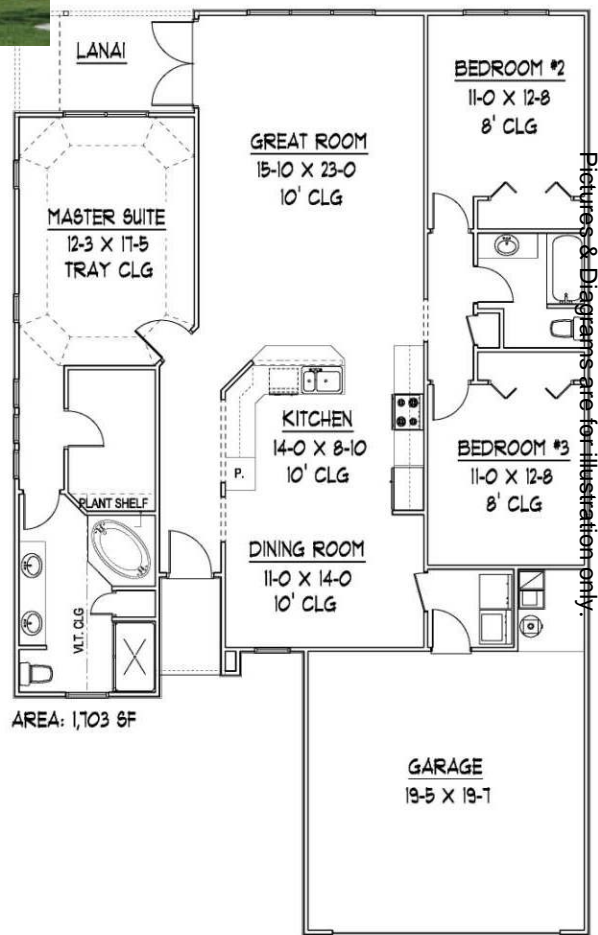

Creekside Villas

at Turkey Creek
11787 NW 61 Terr, Alachua, Fl.

The Chase

1,705 Sq. Ft. 3BR 2BA.

- Smooth-top self cleaning range with oven
- Dishwasher
- Over range microwave
- Custom designed cabinets with raised panel doors and crown
- Built in cabinet pantry
- Oversized soaker tub in master bath
- Plant shelf in Master Bath
- Tile in foyer, kitchen, baths, utility room and dining room
- Wall-to-wall stain resistant plush carpet with 6 lb pad in the great room, and bedrooms
- 10' ceilings in great room, kitchen and dining areas
- Tray ceiling in master suite
- Plaster, skip trowel wall & ceiling finishes
- 52" ceiling fans with light kits in master bedroom and great room
- Brushed nickel finished door hardware
- Double pane, energy efficient aluminum frame windows
- Garage finished interior walls and ceiling
- Electric garage door opener with two transmitters
- 30 year, fungus resistant, architectural shingles
- Low maintenance hardi-plank siding
- R-30 blown insulation in ceilings over living areas
- R-13 Cocoon insulation in exterior walls in living areas