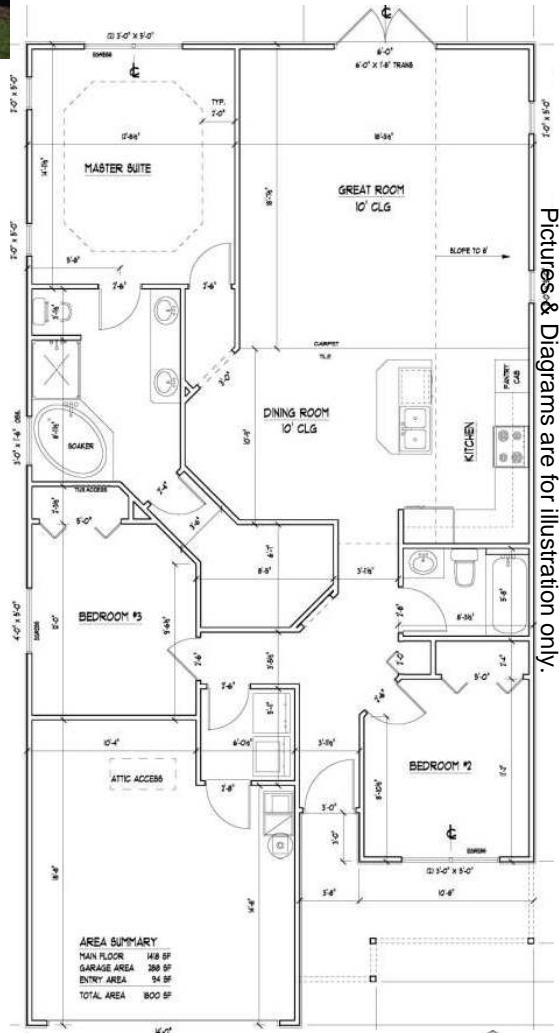

# Creekside Villas

at Turkey Creek  
11787 NW 61 Terr, Alachua, FL.

## The Camryn

1,486 Sq. Ft. 3BR 2BA.

- Smooth-top self cleaning range with oven
- Dishwasher
- Over range microwave
- Custom designed cabinets with raised panel doors and crown
- Built in cabinet pantry
- Custom built bath and shower areas with tile (Master Bath)
- Oversized soaker tub in master bath
- Tile in foyer, kitchen, baths, utility room and dining room
- Wall-to-wall stain resistant plush carpet with 6 lb pad in the great room, and bedrooms
- 10' ceilings in great room, kitchen and dining areas
- Tray ceiling in master suite
- Plaster, skip trowel wall & ceiling finishes
- 52" ceiling fans with light kits in master bedroom and great room
- 3 1/2" and 5 1/4" colonial base trim
- Brushed nickel finished door hardware
- Double pane, energy efficient aluminum frame windows
- Electric garage door opener with two transmitters
- 30 year, fungus resistant, architectural shingles
- Low maintenance hardi-plank siding
- Generous landscaping package per T.C.M.O.A. specifications
- R-30 blown insulation in ceilings over living areas
- R-13 Cocoon insulation in exterior walls in living areas